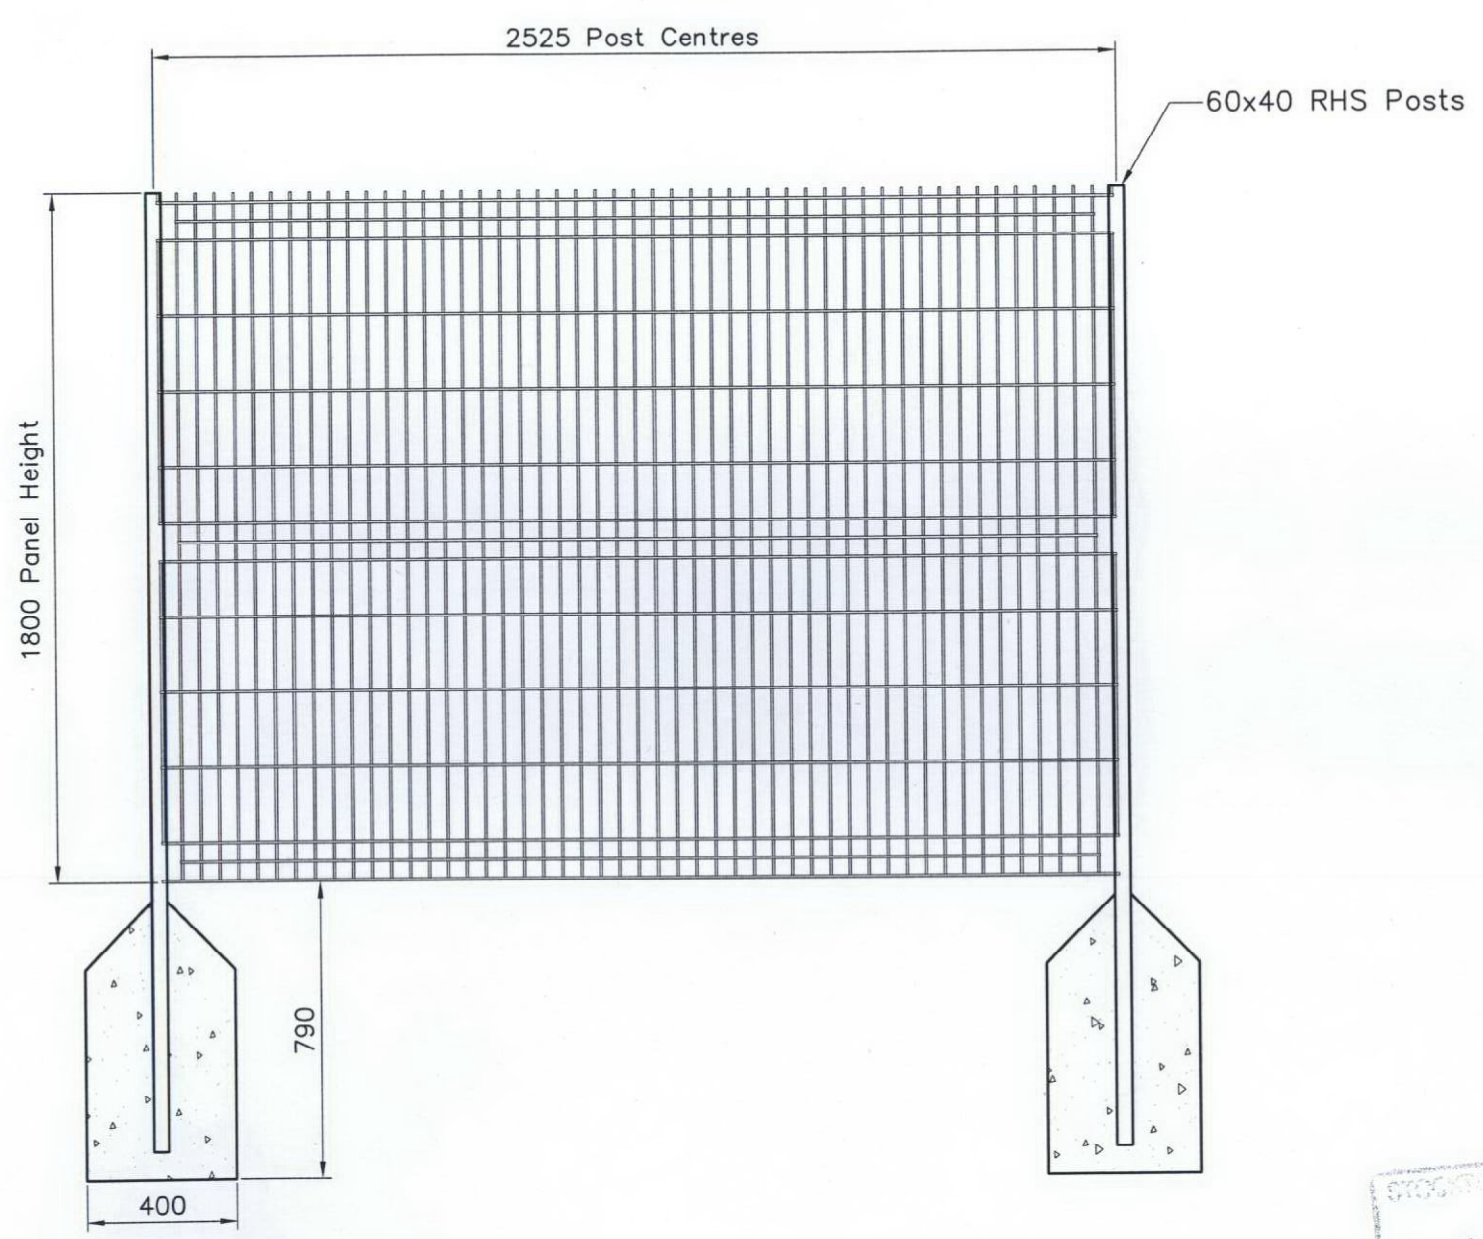

V-Mex

09/2823/ --

FRONT ELEVATION
(SCALE 1:20)

25 NOV 2008
DATE RECEIVED